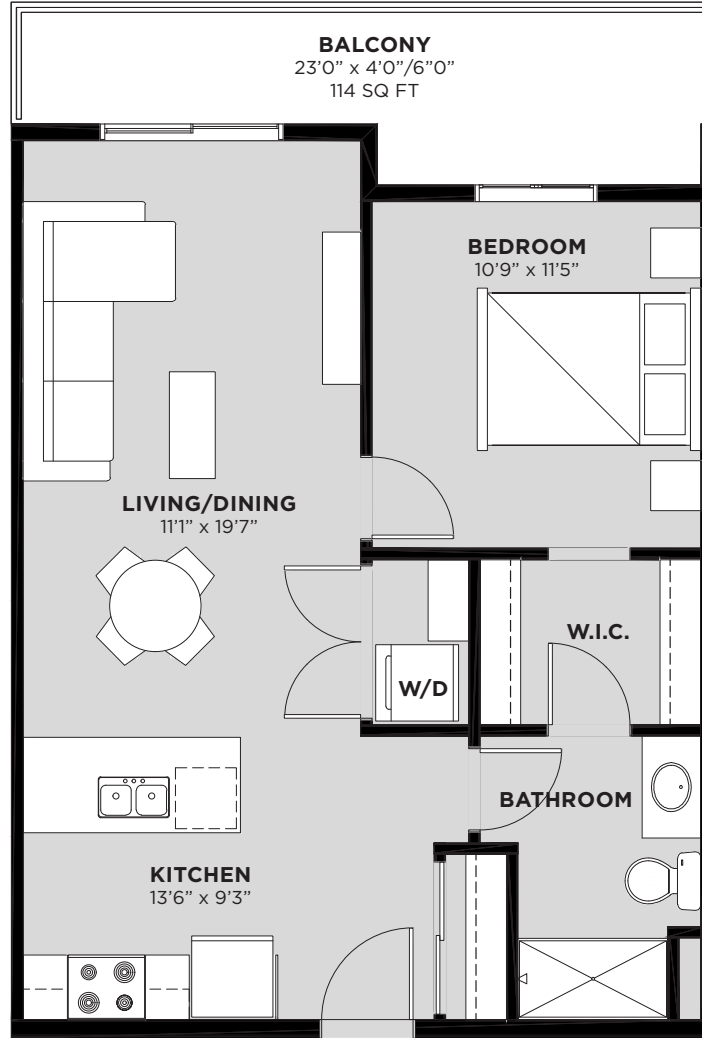

MARQUIS

AT EMERALD HILLS

Suite 614 Floor Plan A

Living Area: 668 SQ FT

- 1 Bedroom
- 1 Bathroom
- Walk In Closet
- In-Suite Laundry
- Balcony

Floorplan also available in suites:

- 103
- 104
- 109
- 110
- 111
- 112
- 114
- 115
- 203
- 204
- 214
- 303
- 304
- 314
- 403
- 404
- 414
- 503
- 504
- 514
- 603
- 604

SIXTH FLOOR