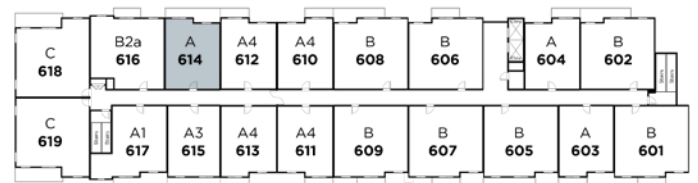

MARQUIS

AT EMERALD HILLS

Suite 614 Floor Plan A

Living Area: 668 SQ FT

- 1 Bedroom
- 1 Bathroom
- Walk In Closet
- In-Suite Laundry
- Balcony

Floorplan also available in suites:

- 103
- 104
- 109
- 110
- 111
- 112
- 114
- 115
- 203
- 204
- 214
- 303
- 304
- 314
- 403
- 404
- 414
- 503
- 504
- 514
- 603
- 604

SIXTH FLOOR