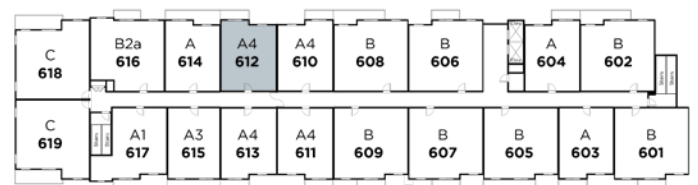

## Suite 612 Floor Plan A4

Living Area: 675 SQ FT

- 1 Bedroom
- 1 Bathroom
- Walk In Closet
- In-Suite Laundry
- Balcony

Floorplan also available in suites:

- 210
- 211
- 212
- 213
- 310
- 311
- 312
- 313
- 410
- 411
- 412
- 413
- 510
- 511
- 512
- 513
- 610
- 611
- 613

SIXTH FLOOR