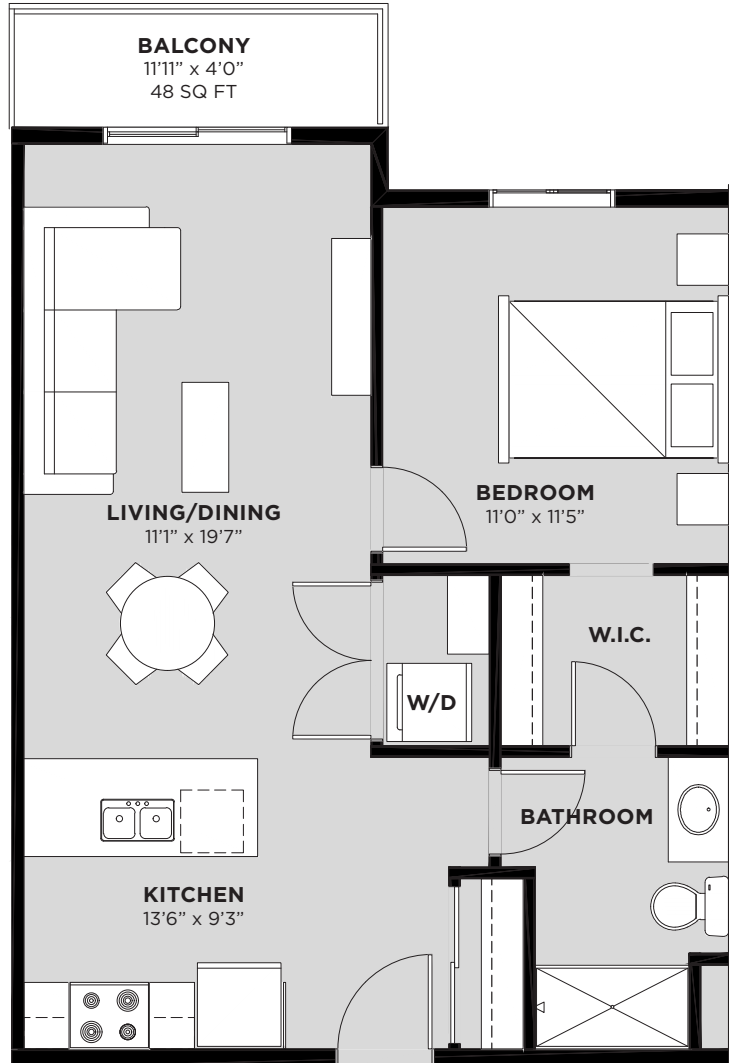

## Suite 612 Floor Plan A4

Living Area: 675 SQ FT

- 1 Bedroom
- 1 Bathroom
- Walk In Closet
- In-Suite Laundry
- Balcony

Floorplan also available in suites:

- 210
- 211
- 212
- 213
- 310
- 311
- 312
- 313
- 410
- 411
- 412
- 413
- 510
- 511
- 512
- 513
- 610
- 611
- 613

SIXTH FLOOR