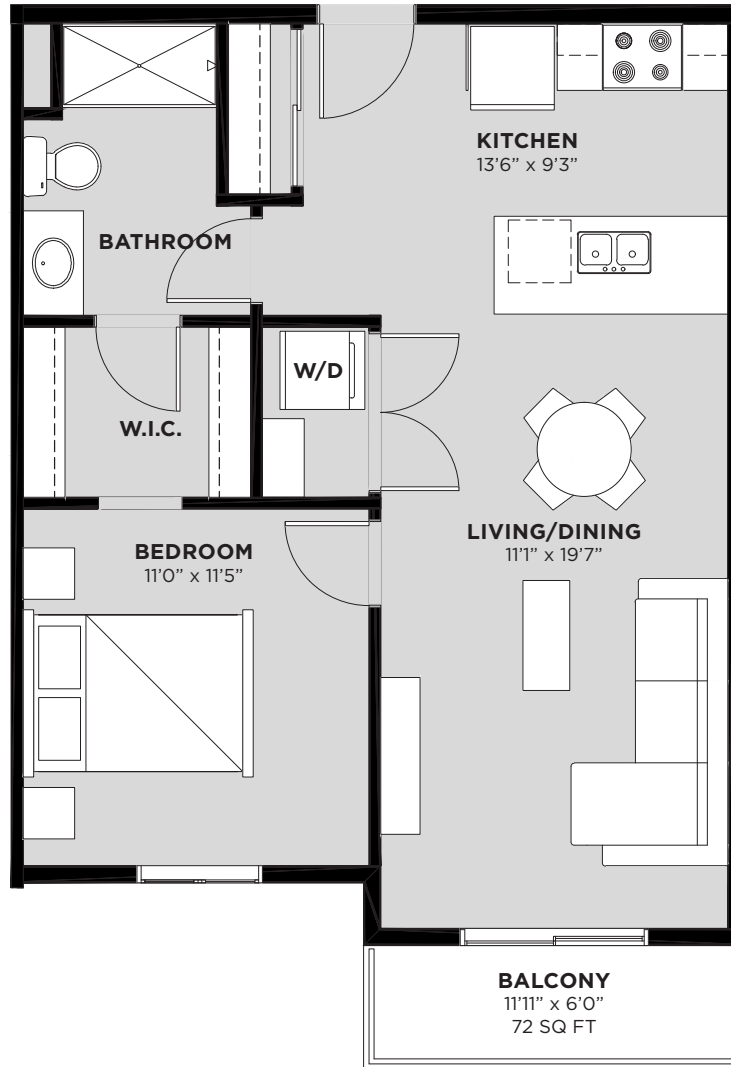

MARQUIS
AT EMERALD HILLS

Suite 611 Floor Plan A4

Living Area: 675 SQ FT

- 1 Bedroom
- 1 Bathroom
- Walk In Closet
- In-Suite Laundry
- Balcony

Floorplan also available in suites:

- 210
- 211
- 212
- 213
- 310
- 311
- 312
- 313
- 410
- 411
- 412
- 413
- 510
- 511
- 512
- 513
- 610
- 612
- 613

SIXTH FLOOR