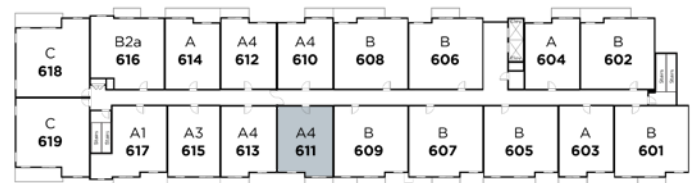

MARQUIS
AT EMERALD HILLS

Suite 611 Floor Plan A4

Living Area: 675 SQ FT

- 1 Bedroom
- 1 Bathroom
- Walk In Closet
- In-Suite Laundry
- Balcony

Floorplan also available in suites:

- 210
- 211
- 212
- 213
- 310
- 311
- 312
- 313
- 410
- 411
- 412
- 413
- 510
- 511
- 512
- 513
- 610
- 612
- 613

SIXTH FLOOR