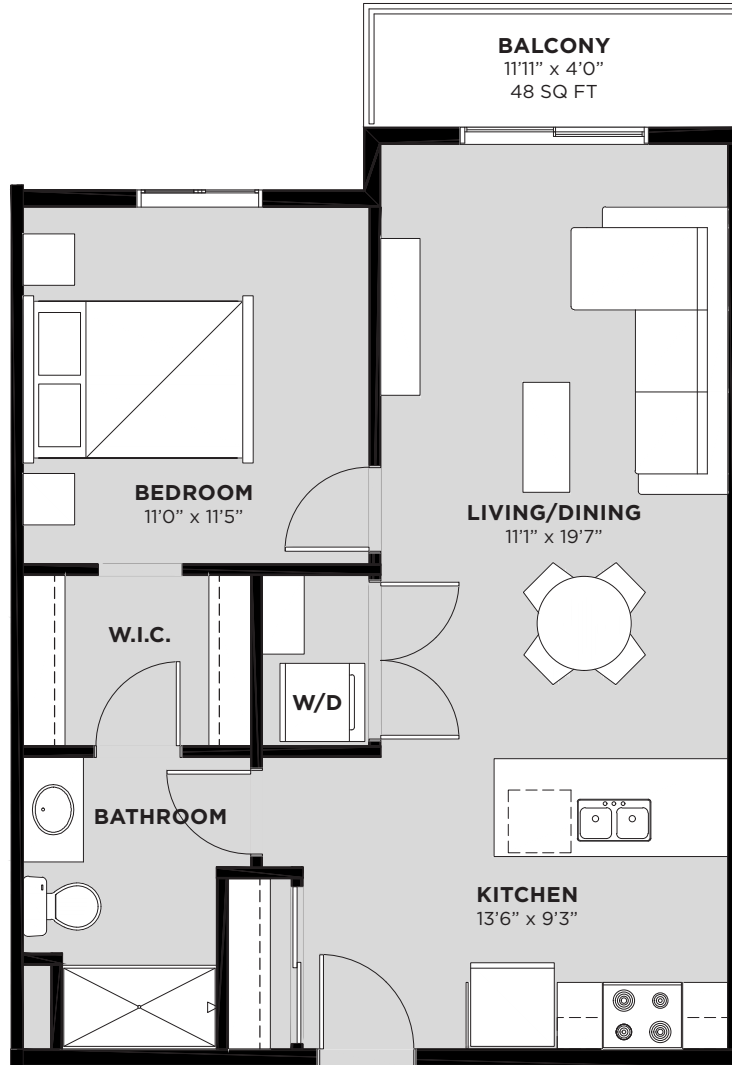

## Suite 610 Floor Plan A4

Living Area: 675 SQ FT

- 1 Bedroom
- 1 Bathroom
- Walk In Closet
- In-Suite Laundry
- Balcony

Floorplan also available in suites:

- 210
- 211
- 212
- 213
- 310
- 311
- 312
- 313
- 410
- 411
- 412
- 413
- 510
- 511
- 512
- 513
- 611
- 612
- 613

SIXTH FLOOR