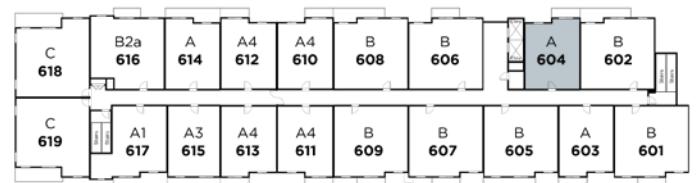

MARQUIS
AT EMERALD HILLS

Suite 604 Floor Plan A

Living Area: 668 SQ FT

- 1 Bedroom
- 1 Bathroom
- Walk In Closet
- In-Suite Laundry
- Balcony

Floorplan also
available in suites:

- 103
- 104
- 109
- 110
- 111
- 112
- 114
- 115
- 203
- 204
- 214
- 303
- 304
- 314
- 403
- 404
- 414
- 503
- 504
- 514
- 603
- 614

SIXTH FLOOR