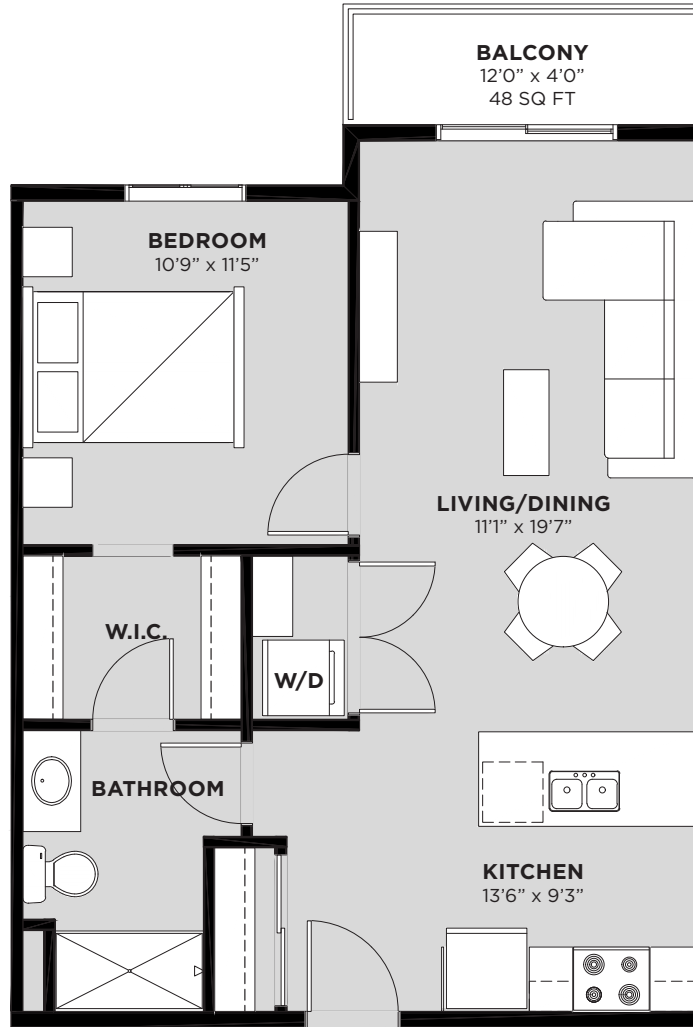

MARQUIS
AT EMERALD HILLS

Suite 604 Floor Plan A

Living Area: 668 SQ FT

- 1 Bedroom
- 1 Bathroom
- Walk In Closet
- In-Suite Laundry
- Balcony

Floorplan also
available in suites:

- 103
- 104
- 109
- 110
- 111
- 112
- 114
- 115
- 203
- 204
- 214
- 303
- 304
- 314
- 403
- 404
- 414
- 503
- 504
- 514
- 603
- 614

SIXTH FLOOR