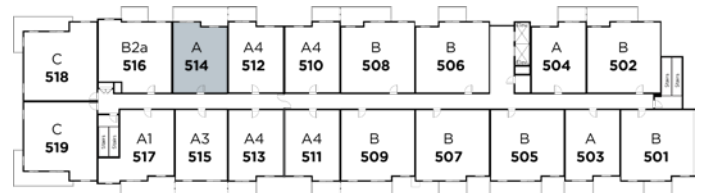

## Suite 514 Floor Plan A

Living Area: 668 SQ FT

- 1 Bedroom
- 1 Bathroom
- Walk In Closet
- In-Suite Laundry
- Balcony

Floorplan also available in suites:

- 103
- 104
- 109
- 110
- 111
- 112
- 114
- 115
- 203
- 204
- 214
- 303
- 304
- 314
- 403
- 404
- 414
- 503
- 504
- 603
- 604
- 614

FIFTH FLOOR