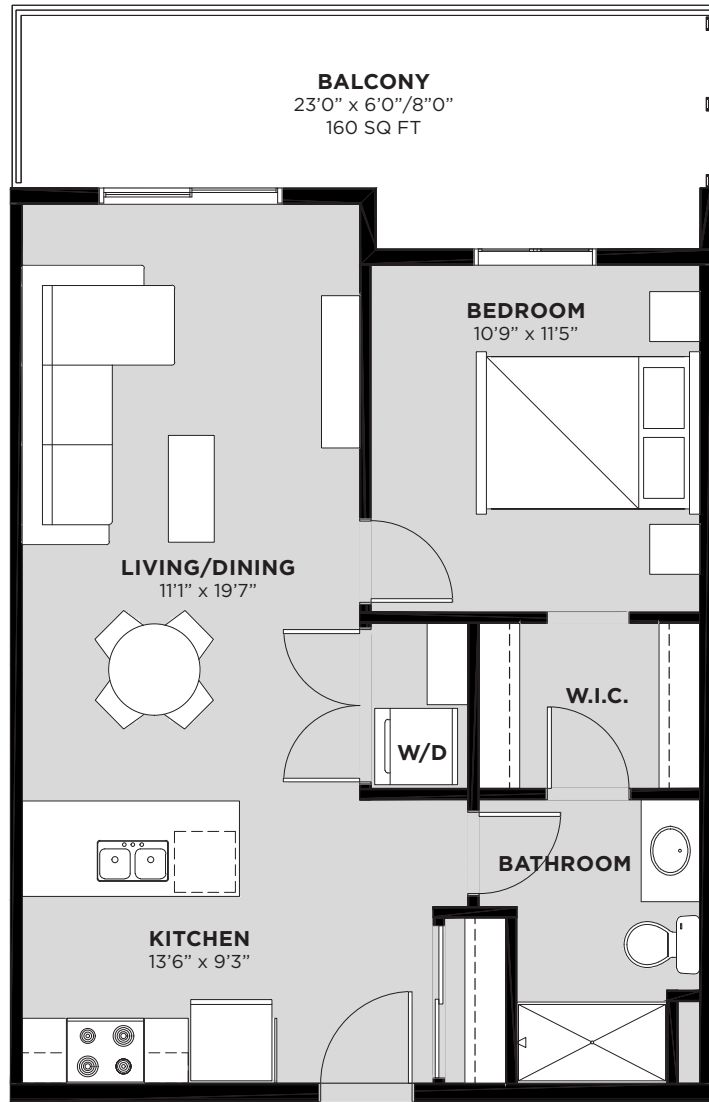

## Suite 514 Floor Plan A

Living Area: 668 SQ FT

- 1 Bedroom
- 1 Bathroom
- Walk In Closet
- In-Suite Laundry
- Balcony

Floorplan also available in suites:

- 103
- 104
- 109
- 110
- 111
- 112
- 114
- 115
- 203
- 204
- 214
- 303
- 304
- 314
- 403
- 404
- 414
- 503
- 504
- 603
- 604
- 614

FIFTH FLOOR