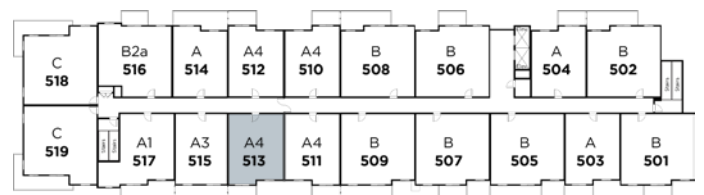

MARQUIS
AT EMERALD HILLS

Suite 513 Floor Plan A4

Living Area: 675 SQ FT

- 1 Bedroom
- 1 Bathroom
- Walk In Closet
- In-Suite Laundry
- Balcony

Floorplan also available in suites:

- 210
- 211
- 212
- 213
- 310
- 311
- 312
- 313
- 410
- 411
- 412
- 413
- 510
- 511
- 512
- 610
- 611
- 612
- 613

FIFTH FLOOR