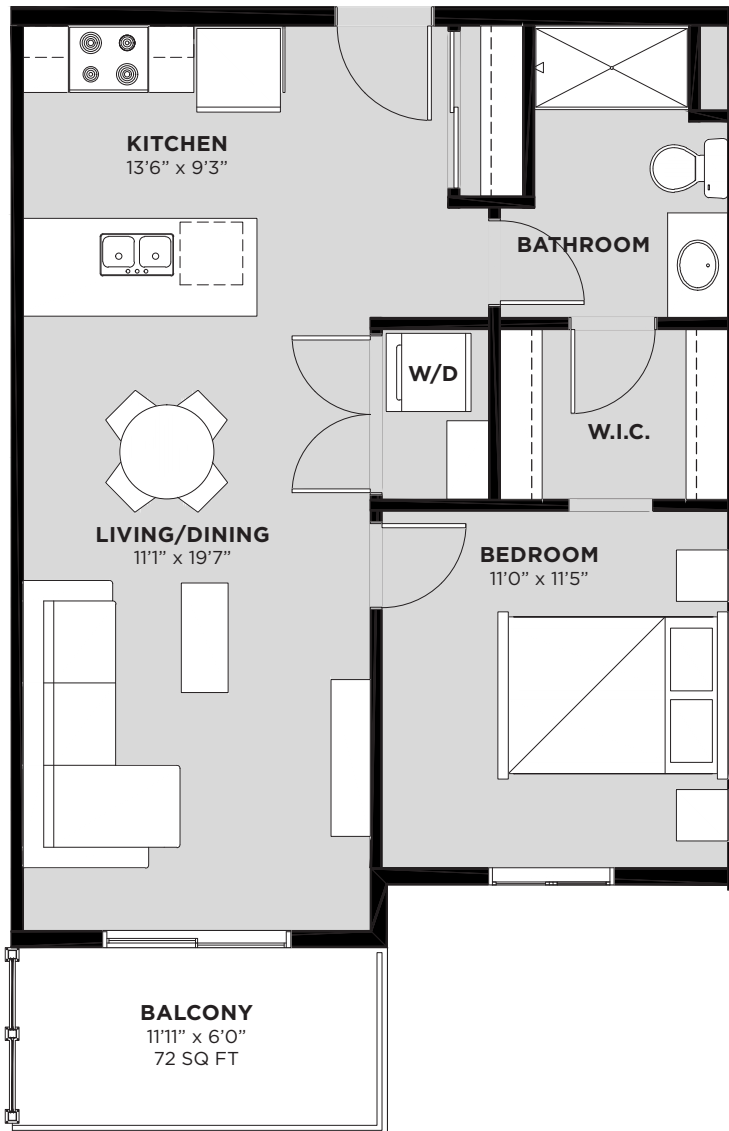

MARQUIS
AT EMERALD HILLS

Suite 513 Floor Plan A4

Living Area: 675 SQ FT

- 1 Bedroom
- 1 Bathroom
- Walk In Closet
- In-Suite Laundry
- Balcony

Floorplan also available in suites:

- 210
- 211
- 212
- 213
- 310
- 311
- 312
- 313
- 410
- 411
- 412
- 413
- 510
- 511
- 512
- 610
- 611
- 612
- 613

FIFTH FLOOR