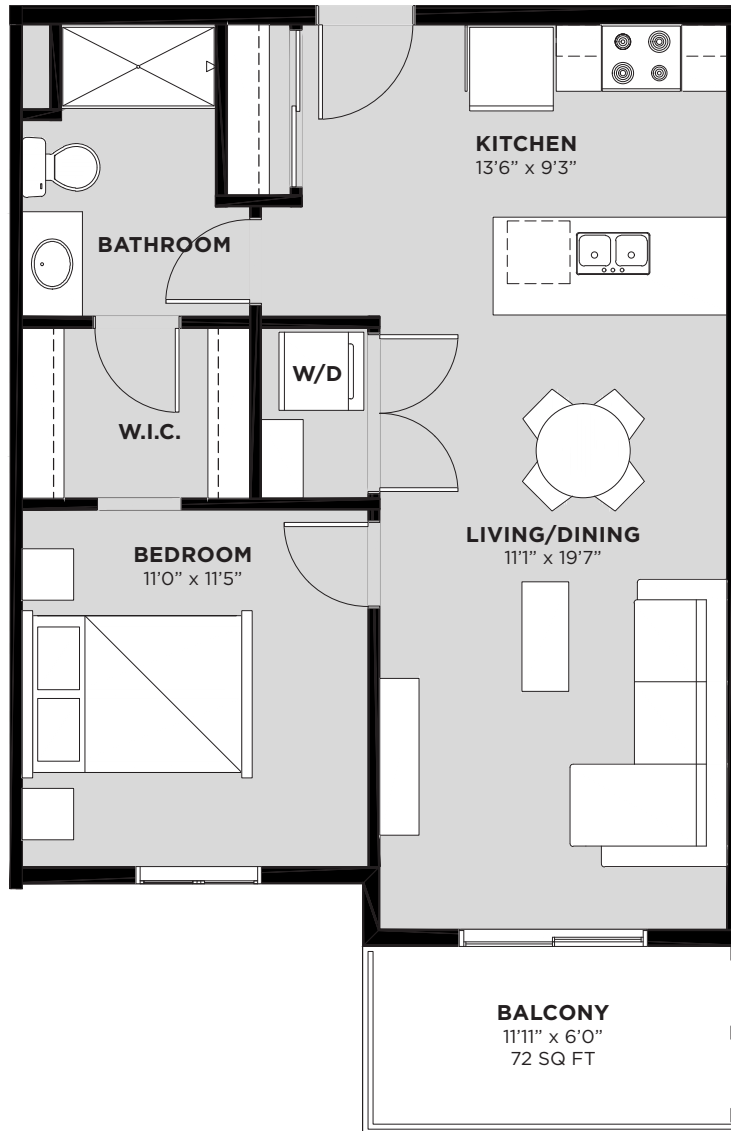

MARQUIS
AT EMERALD HILLS

Suite 511 Floor Plan A4

Living Area: 675 SQ FT

- 1 Bedroom
- 1 Bathroom
- Walk In Closet
- In-Suite Laundry
- Balcony

Floorplan also available in suites:

- 210
- 211
- 212
- 213
- 310
- 311
- 312
- 313
- 410
- 411
- 412
- 413
- 510
- 512
- 513
- 610
- 611
- 612
- 613

FIFTH FLOOR