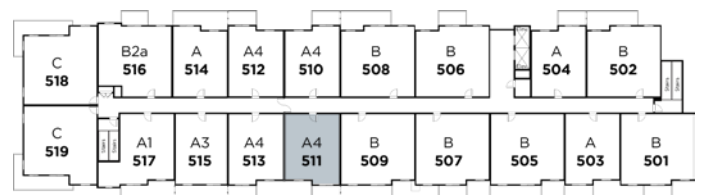

MARQUIS
AT EMERALD HILLS

Suite 511 Floor Plan A4

Living Area: 675 SQ FT

- 1 Bedroom
- 1 Bathroom
- Walk In Closet
- In-Suite Laundry
- Balcony

Floorplan also available in suites:

- 210
- 211
- 212
- 213
- 310
- 311
- 312
- 313
- 410
- 411
- 412
- 413
- 510
- 512
- 513
- 610
- 611
- 612
- 613

FIFTH FLOOR