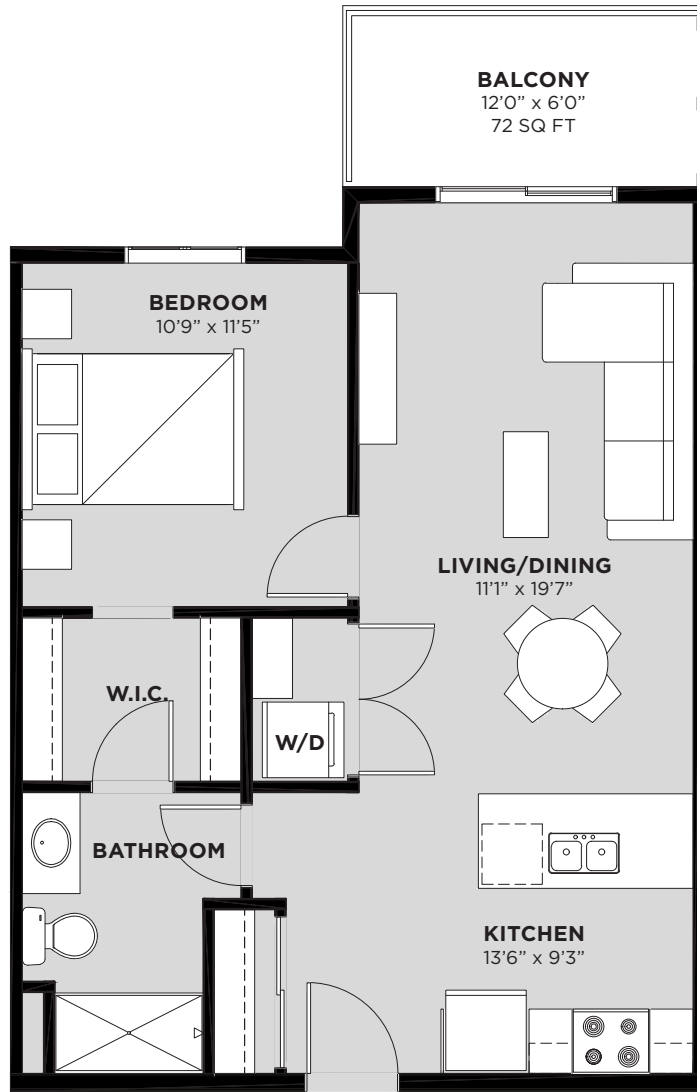

MARQUIS
AT EMERALD HILLS

Suite 504 Floor Plan A

Living Area: 668 SQ FT

- 1 Bedroom
- 1 Bathroom
- Walk In Closet
- In-Suite Laundry
- Balcony

Floorplan also
available in suites:

- | | | |
|-------|-------|-------|
| • 103 | • 203 | • 414 |
| • 104 | • 204 | • 503 |
| • 109 | • 214 | • 514 |
| • 110 | • 303 | • 603 |
| • 111 | • 304 | • 604 |
| • 112 | • 314 | • 614 |
| • 114 | • 403 | |
| • 115 | • 404 | |

FIFTH FLOOR