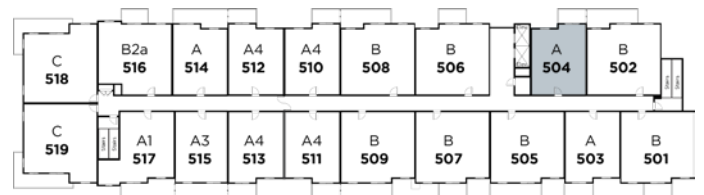

MARQUIS
AT EMERALD HILLS

Suite 504 Floor Plan A

Living Area: 668 SQ FT

- 1 Bedroom
- 1 Bathroom
- Walk In Closet
- In-Suite Laundry
- Balcony

Floorplan also
available in suites:

- | | | |
|-------|-------|-------|
| • 103 | • 203 | • 414 |
| • 104 | • 204 | • 503 |
| • 109 | • 214 | • 514 |
| • 110 | • 303 | • 603 |
| • 111 | • 304 | • 604 |
| • 112 | • 314 | • 614 |
| • 114 | • 403 | |
| • 115 | • 404 | |

FIFTH FLOOR