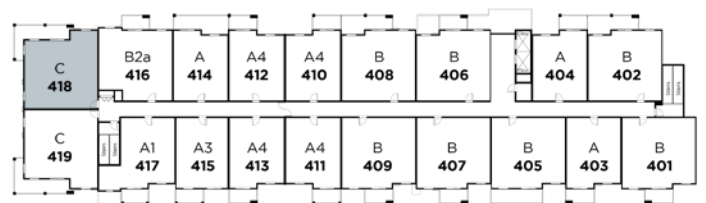

MARQUIS
AT EMERALD HILLS

Suite 418 Floor Plan C

Living Area: 947 SQ FT

- 2 Bedrooms
- 2 Bathrooms
- Walk In Closet
- In-Suite Laundry
- Balcony

Floorplan also available in suites:

- 117
- 118
- 218
- 219
- 218
- 319
- 419
- 518
- 519
- 618
- 619

FOURTH FLOOR