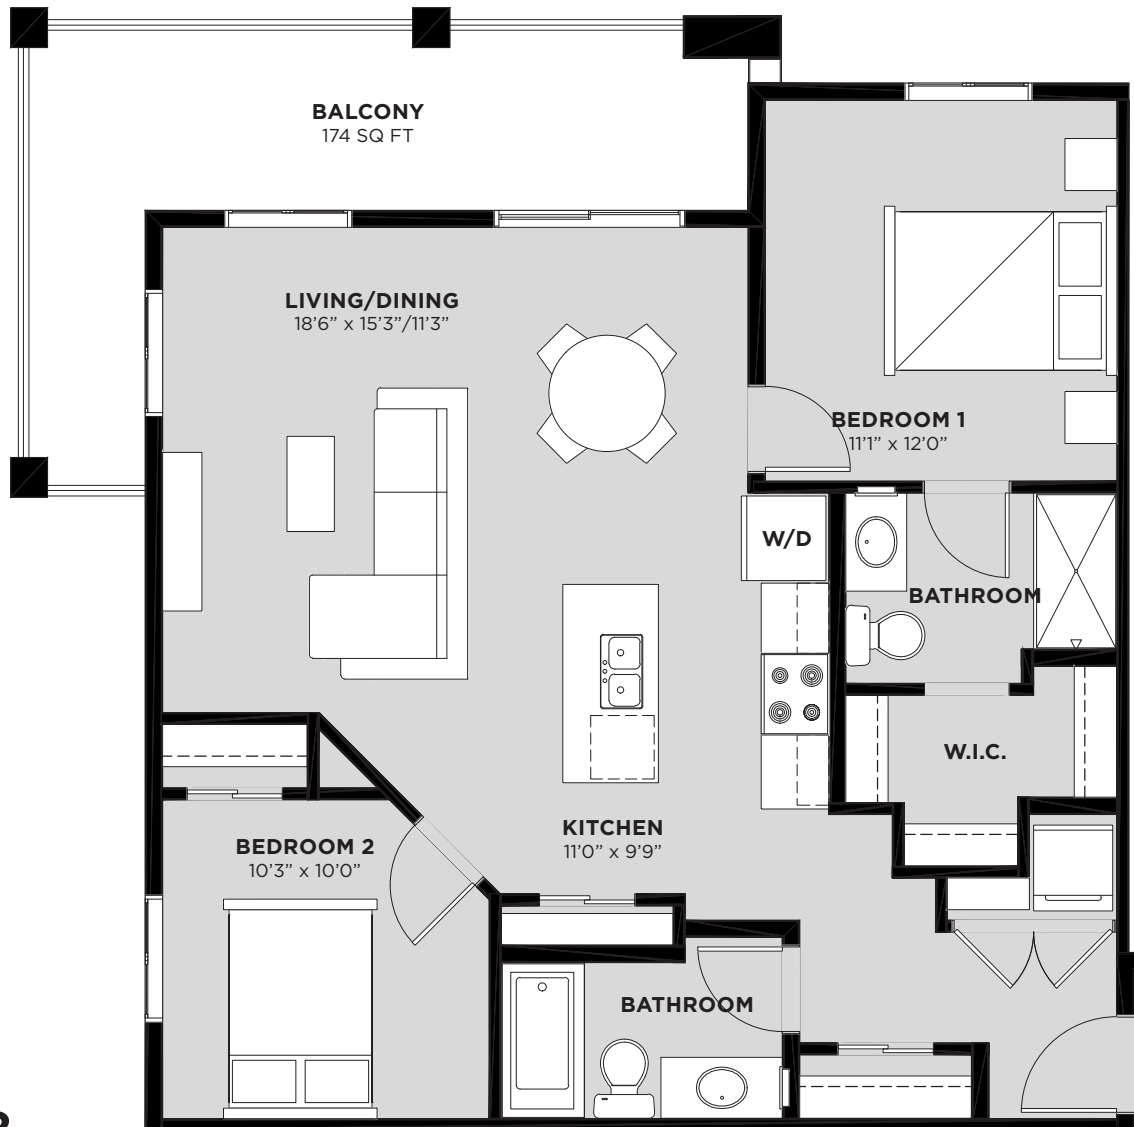

MARQUIS
AT EMERALD HILLS

Suite 418 Floor Plan C

Living Area: 947 SQ FT

- 2 Bedrooms
- 2 Bathrooms
- Walk In Closet
- In-Suite Laundry
- Balcony

Floorplan also available in suites:

- 117
- 118
- 218
- 219
- 218
- 319
- 419
- 518
- 519
- 618
- 619

FOURTH FLOOR