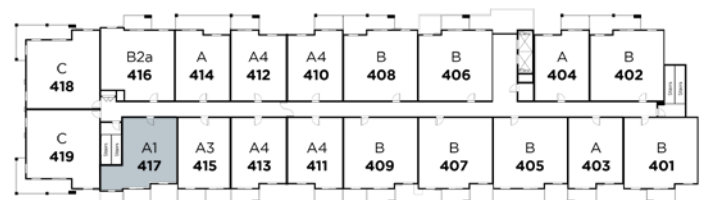

## Suite 417 Floor Plan A1

Living Area: 765 SQ FT

- 2 Bedrooms
- 1 Bathroom
- Walk In Closet
- In-Suite Laundry
- Balcony

Floorplan also available in suites:

- 217
- 317
- 517
- 617

FOURTH FLOOR