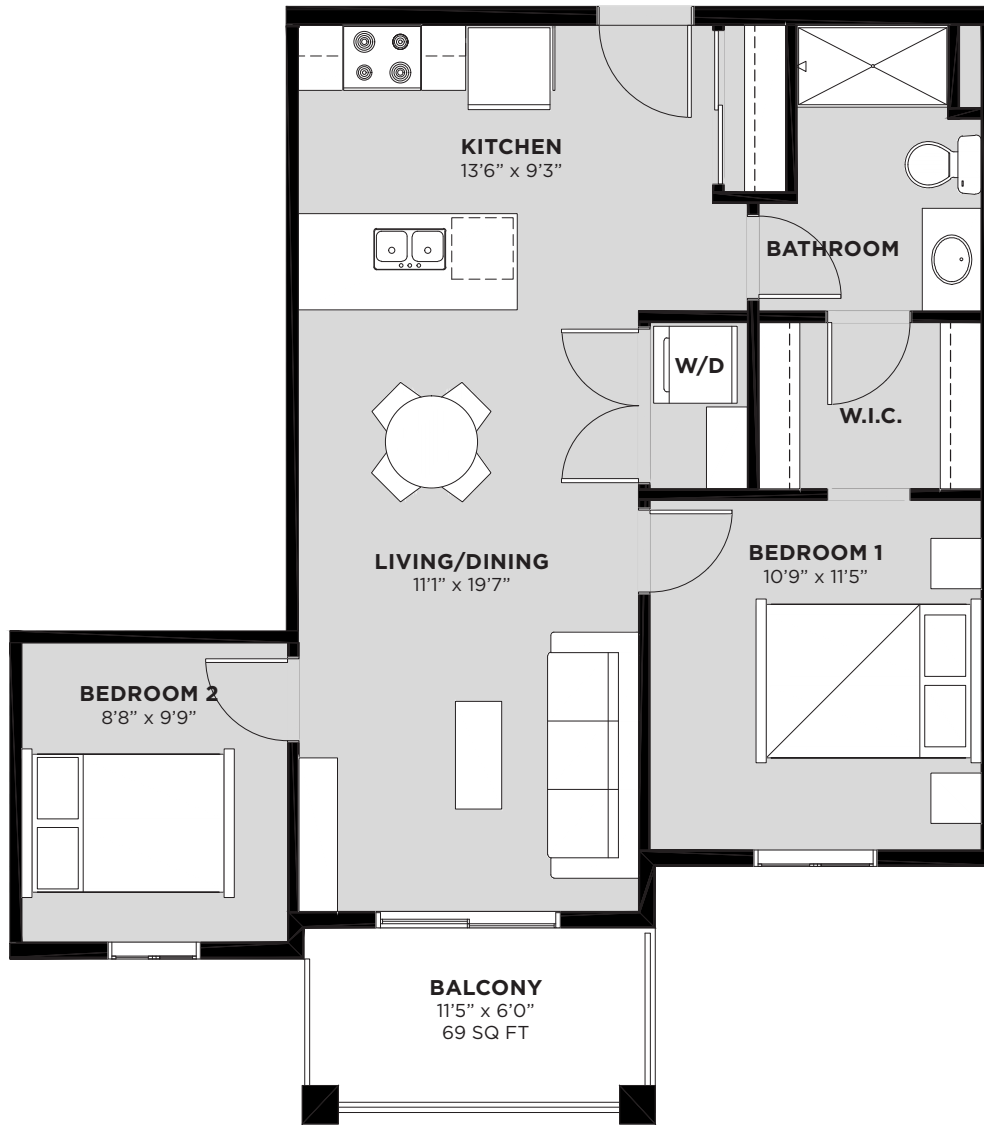

## Suite 417 Floor Plan A1

Living Area: 765 SQ FT

- 2 Bedrooms
- 1 Bathroom
- Walk In Closet
- In-Suite Laundry
- Balcony

Floorplan also available in suites:

- 217
- 317
- 517
- 617

FOURTH FLOOR