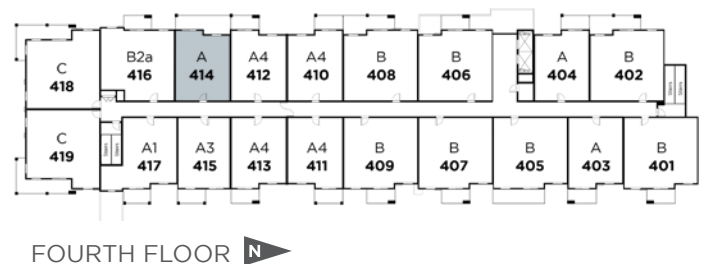

MARQUIS
AT EMERALD HILLS

Suite 414 Floor Plan A

Living Area: 668 SQ FT

- 1 Bedroom
- 1 Bathroom
- Walk In Closet
- In-Suite Laundry
- Balcony

Floorplan also available in suites:

- | | | |
|-------|-------|-------|
| • 103 | • 203 | • 503 |
| • 104 | • 204 | • 504 |
| • 109 | • 214 | • 514 |
| • 110 | • 303 | • 603 |
| • 111 | • 304 | • 604 |
| • 112 | • 314 | • 614 |
| • 114 | • 403 | |
| • 115 | • 404 | |

FOURTH FLOOR