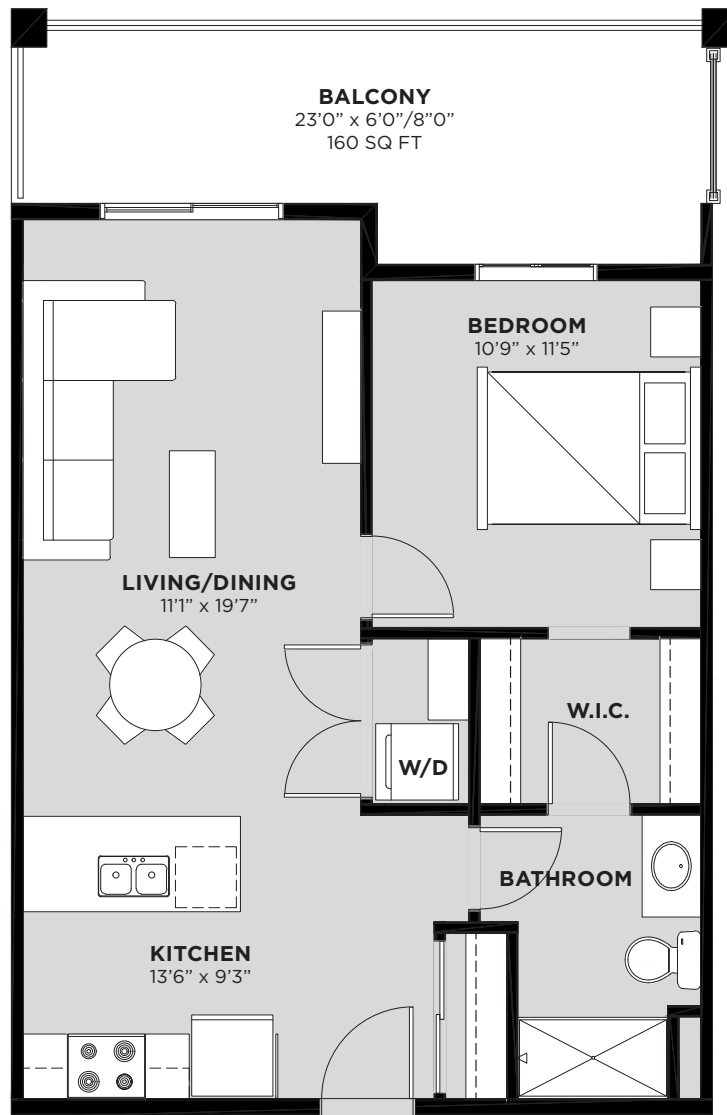

MARQUIS
AT EMERALD HILLS

Suite 414 Floor Plan A

Living Area: 668 SQ FT

- 1 Bedroom
- 1 Bathroom
- Walk In Closet
- In-Suite Laundry
- Balcony

Floorplan also available in suites:

- | | | |
|-------|-------|-------|
| • 103 | • 203 | • 503 |
| • 104 | • 204 | • 504 |
| • 109 | • 214 | • 514 |
| • 110 | • 303 | • 603 |
| • 111 | • 304 | • 604 |
| • 112 | • 314 | • 614 |
| • 114 | • 403 | |
| • 115 | • 404 | |

FOURTH FLOOR