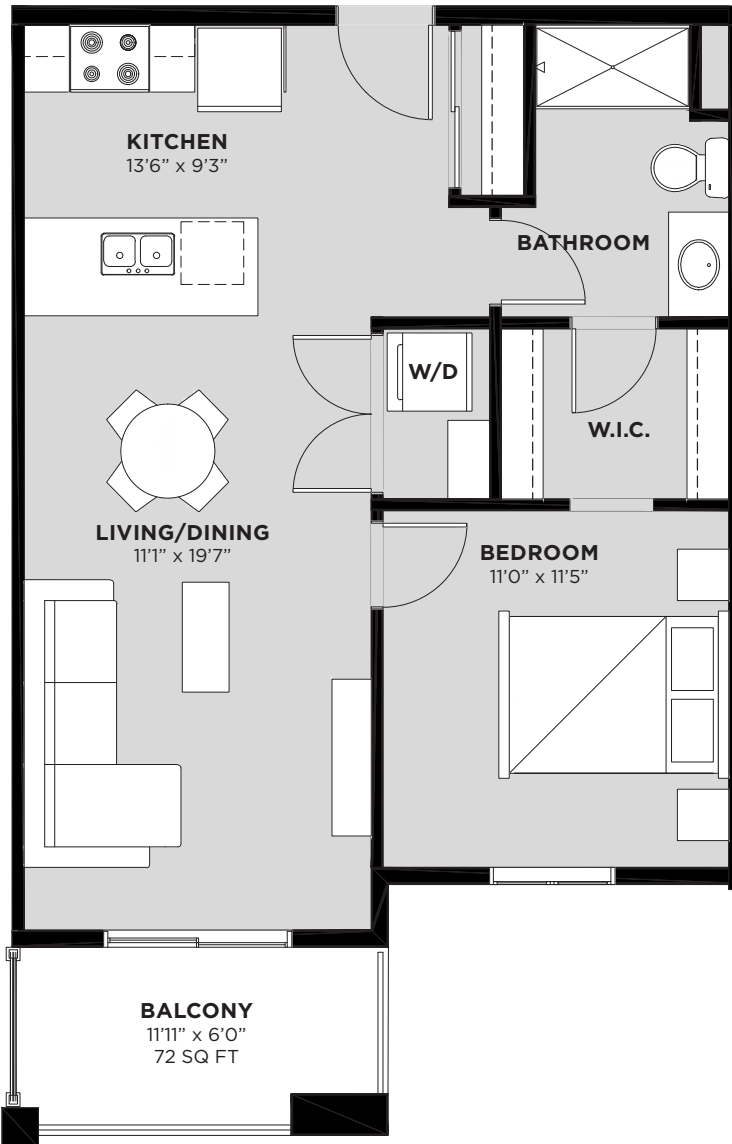

MARQUIS

AT EMERALD HILLS

Suite 413 Floor Plan A4

Living Area: 675 SQ FT

- 1 Bedroom
- 1 Bathroom
- Walk In Closet
- In-Suite Laundry
- Balcony

Floorplan also available in suites:

- 210
- 211
- 212
- 213
- 310
- 311
- 312
- 313
- 410
- 411
- 412
- 510
- 511
- 512
- 513
- 610
- 611
- 612
- 613

FOURTH FLOOR