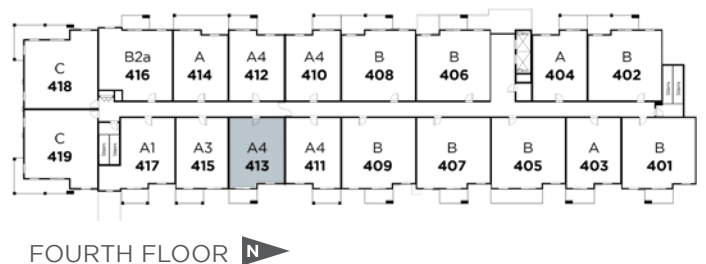

MARQUIS

AT EMERALD HILLS

Suite 413 Floor Plan A4

Living Area: 675 SQ FT

- 1 Bedroom
- 1 Bathroom
- Walk In Closet
- In-Suite Laundry
- Balcony

Floorplan also available in suites:

- 210
- 211
- 212
- 213
- 310
- 311
- 312
- 313
- 410
- 411
- 412
- 510
- 511
- 512
- 513
- 610
- 611
- 612
- 613

FOURTH FLOOR