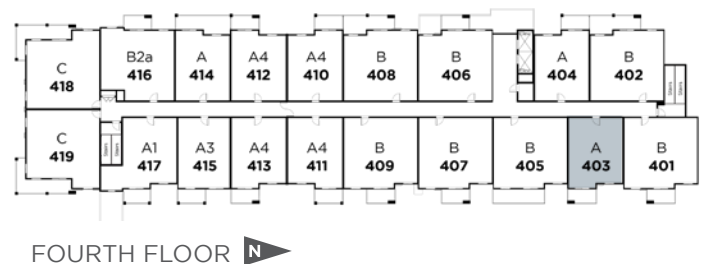

MARQUIS
AT EMERALD HILLS

Suite 403 Floor Plan A

Living Area: 668 SQ FT

- 1 Bedroom
- 1 Bathroom
- Walk In Closet
- In-Suite Laundry
- Balcony

Floorplan also available in suites:

- 103
- 104
- 109
- 110
- 111
- 112
- 114
- 115
- 203
- 204
- 214
- 303
- 304
- 314
- 404
- 414
- 503
- 504
- 514
- 603
- 604
- 614

FOURTH FLOOR