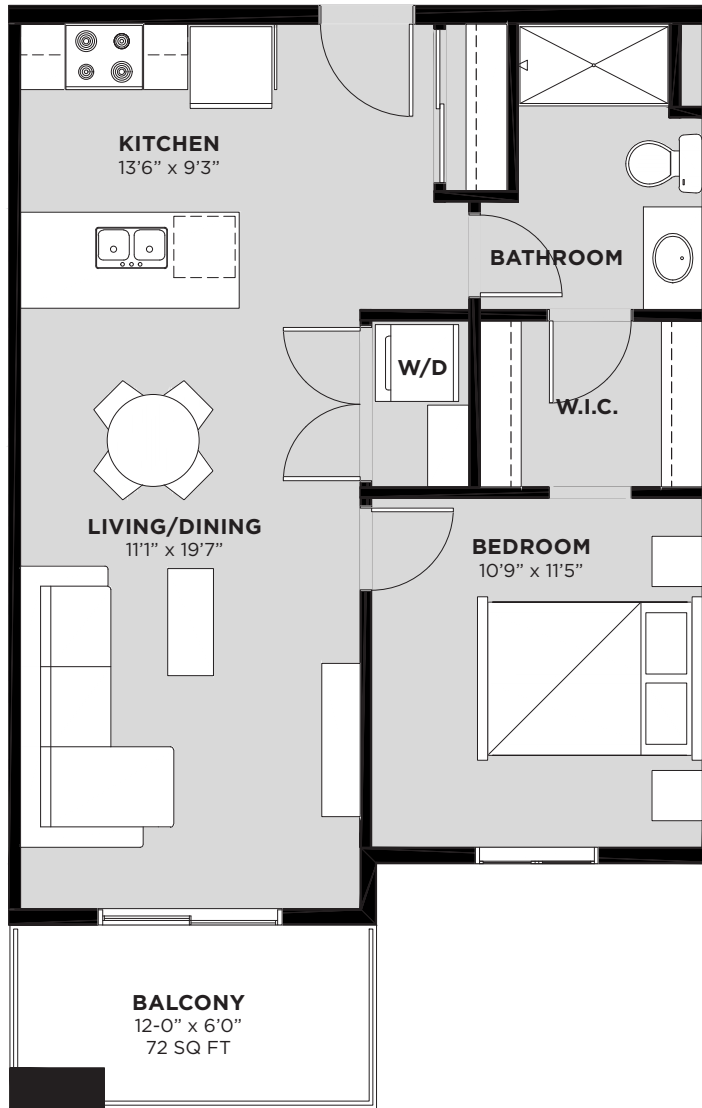

MARQUIS
AT EMERALD HILLS

Suite 403 Floor Plan A

Living Area: 668 SQ FT

- 1 Bedroom
- 1 Bathroom
- Walk In Closet
- In-Suite Laundry
- Balcony

Floorplan also available in suites:

- 103
- 104
- 109
- 110
- 111
- 112
- 114
- 115
- 203
- 204
- 214
- 303
- 304
- 314
- 404
- 414
- 503
- 504
- 514
- 603
- 604
- 614

FOURTH FLOOR