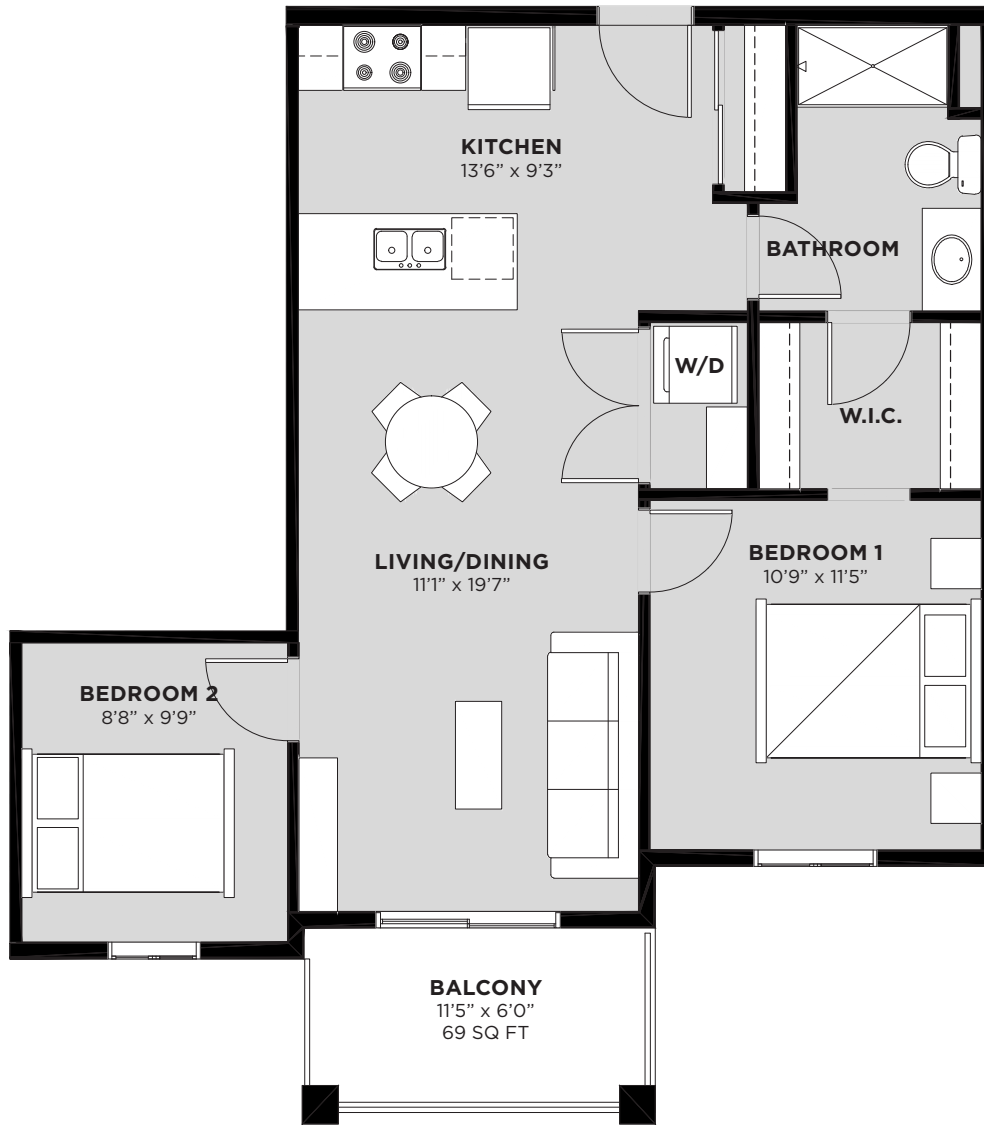

MARQUIS
AT EMERALD HILLS

Suite 317 Floor Plan A1

Living Area: 765 SQ FT

- 2 Bedrooms
- 1 Bathroom
- Walk In Closet
- In-Suite Laundry
- Balcony

Floorplan also
available in suites:

- 217
- 417
- 517
- 617

THIRD FLOOR