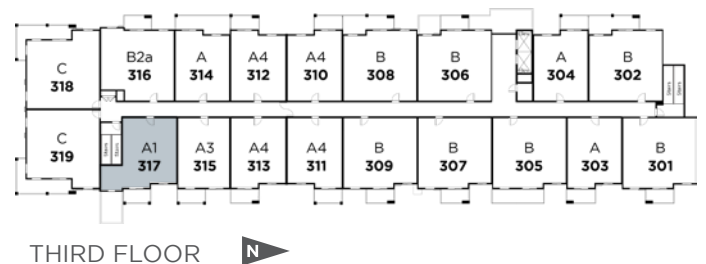

MARQUIS
AT EMERALD HILLS

Suite 317 Floor Plan A1

Living Area: 765 SQ FT

- 2 Bedrooms
- 1 Bathroom
- Walk In Closet
- In-Suite Laundry
- Balcony

Floorplan also
available in suites:

- 217
- 417
- 517
- 617

THIRD FLOOR