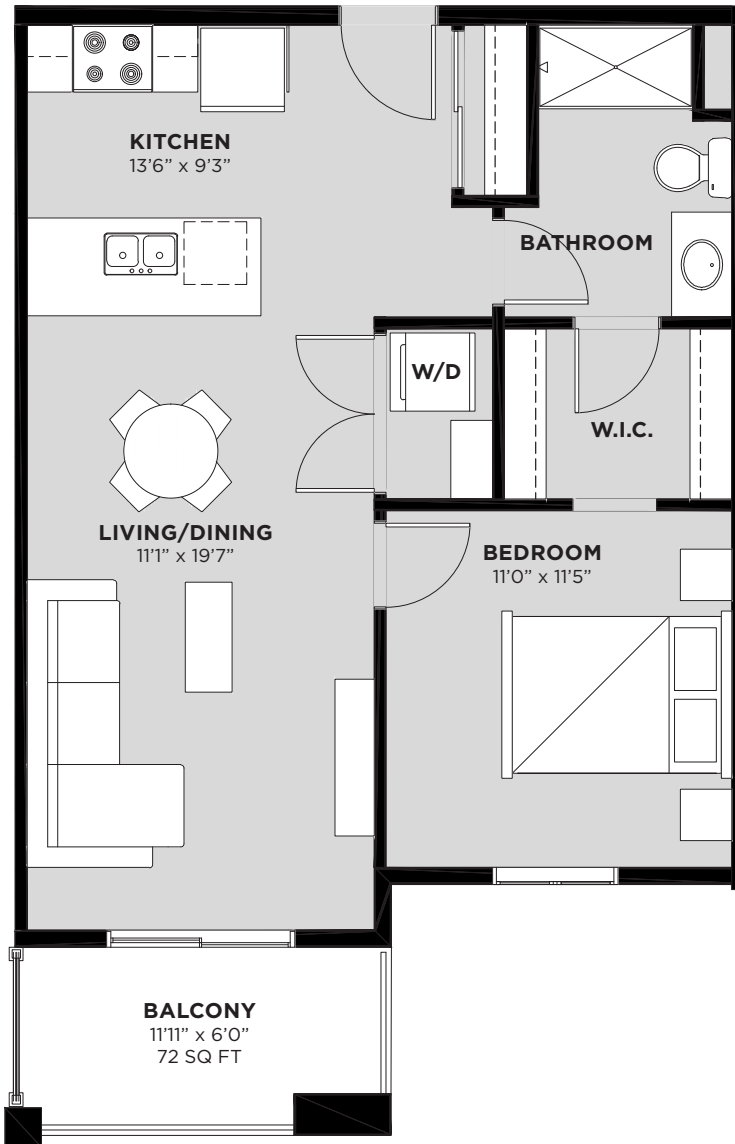

MARQUIS
AT EMERALD HILLS

Suite 313 Floor Plan A4

Living Area: 675 SQ FT

- 1 Bedroom
- 1 Bathroom
- Walk In Closet
- In-Suite Laundry
- Balcony

Floorplan also available in suites:

- 210
- 211
- 212
- 213
- 310
- 311
- 312
- 410
- 411
- 412
- 413
- 510
- 511
- 512
- 513
- 610
- 611
- 612
- 613