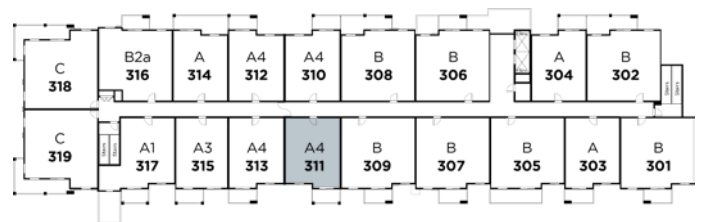

## Suite 311 Floor Plan A4

Living Area: 675 SQ FT

- 1 Bedroom
- 1 Bathroom
- Walk In Closet
- In-Suite Laundry
- Balcony

Floorplan also available in suites:

- 210
- 211
- 212
- 213
- 310
- 312
- 313
- 410
- 411
- 412
- 413
- 510
- 511
- 512
- 513
- 610
- 611
- 612
- 613

THIRD FLOOR