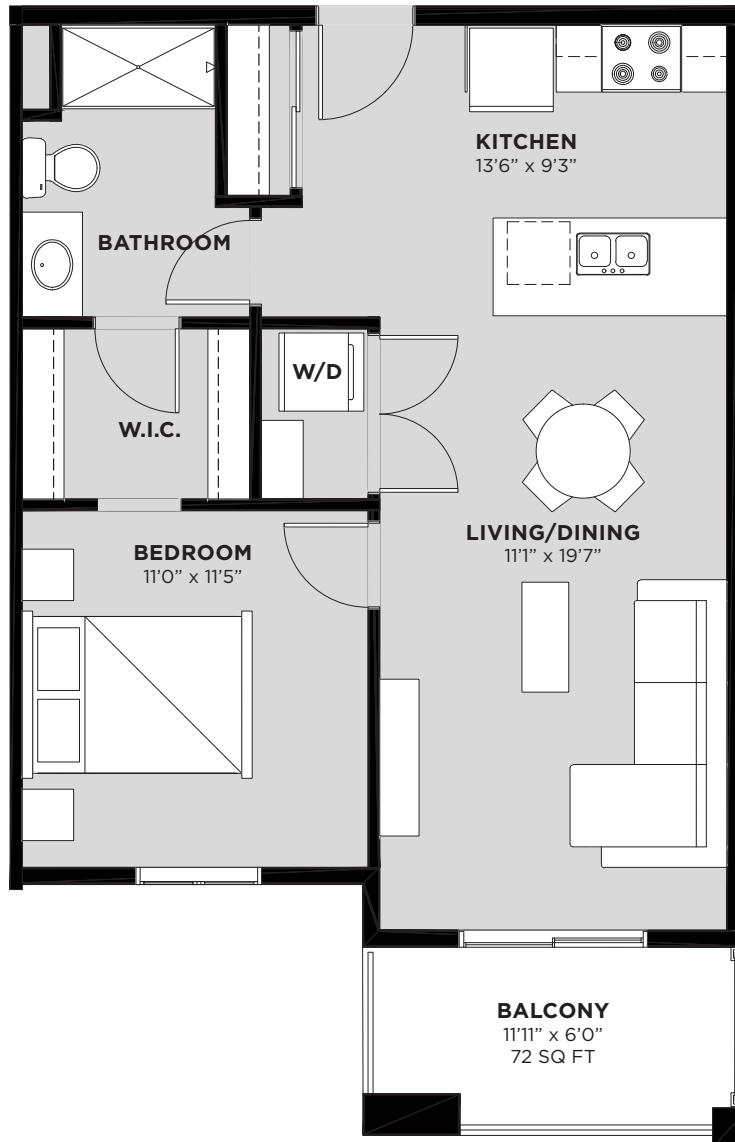

## Suite 311 Floor Plan A4

Living Area: 675 SQ FT

- 1 Bedroom
- 1 Bathroom
- Walk In Closet
- In-Suite Laundry
- Balcony

Floorplan also available in suites:

- 210
- 211
- 212
- 213
- 310
- 312
- 313
- 410
- 411
- 412
- 413
- 510
- 511
- 512
- 513
- 610
- 611
- 612
- 613

THIRD FLOOR