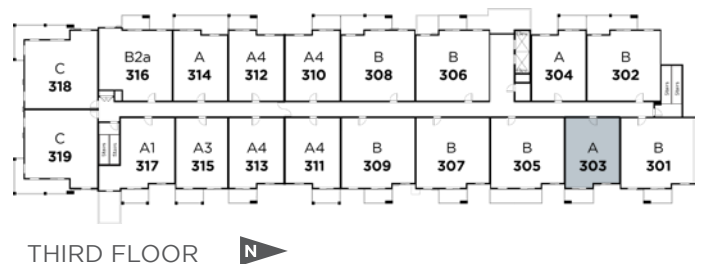

MARQUIS

AT EMERALD HILLS

Suite 303 Floor Plan A

Living Area: 668 SQ FT

- 1 Bedroom
- 1 Bathroom
- Walk In Closet
- In-Suite Laundry
- Balcony

Floorplan also available in suites:

- 103
- 104
- 109
- 110
- 111
- 112
- 114
- 115
- 203
- 204
- 214
- 304
- 314
- 403
- 404
- 414
- 503
- 504
- 514
- 603
- 604
- 614

THIRD FLOOR