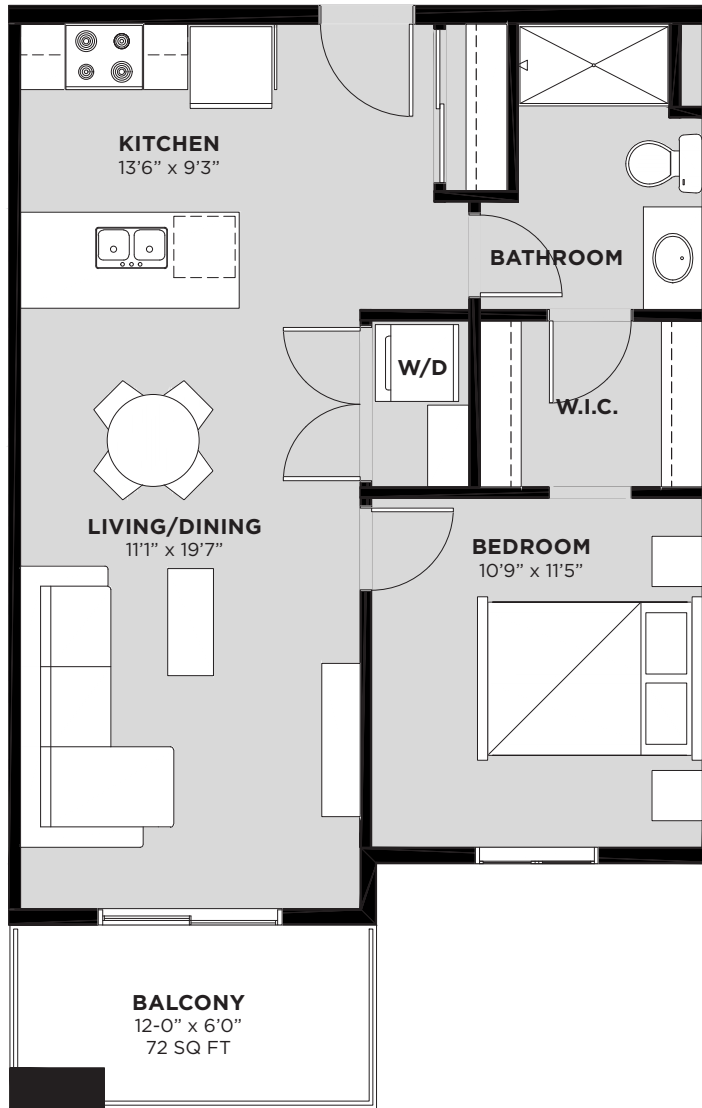

MARQUIS

AT EMERALD HILLS

Suite 303 Floor Plan A

Living Area: 668 SQ FT

- 1 Bedroom
- 1 Bathroom
- Walk In Closet
- In-Suite Laundry
- Balcony

Floorplan also available in suites:

- 103
- 104
- 109
- 110
- 111
- 112
- 114
- 115
- 203
- 204
- 214
- 304
- 314
- 403
- 404
- 414
- 503
- 504
- 514
- 603
- 604
- 614

THIRD FLOOR