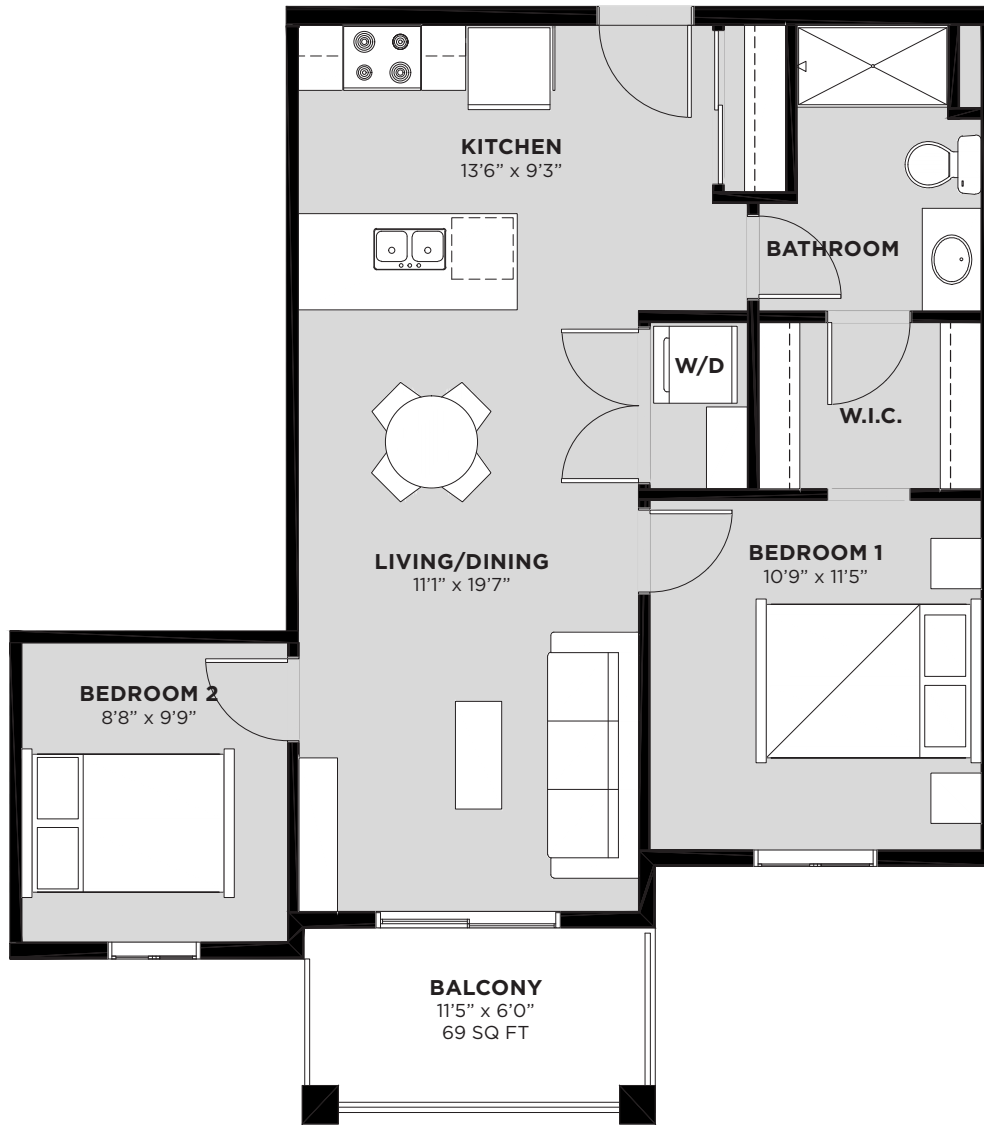

MARQUIS
AT EMERALD HILLS

Suite 217 Floor Plan A1

Living Area: 765 SQ FT

- 2 Bedrooms
- 1 Bathroom
- Walk In Closet
- In-Suite Laundry
- Balcony

Floorplan also
available in suites:

- 317
- 417
- 517
- 617

SECOND FLOOR 