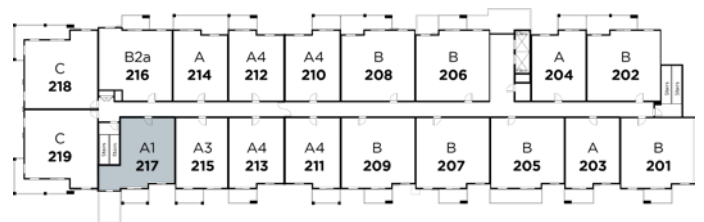

MARQUIS
AT EMERALD HILLS

Suite 217 Floor Plan A1

Living Area: 765 SQ FT

- 2 Bedrooms
- 1 Bathroom
- Walk In Closet
- In-Suite Laundry
- Balcony

Floorplan also
available in suites:

- 317
- 417
- 517
- 617

SECOND FLOOR 