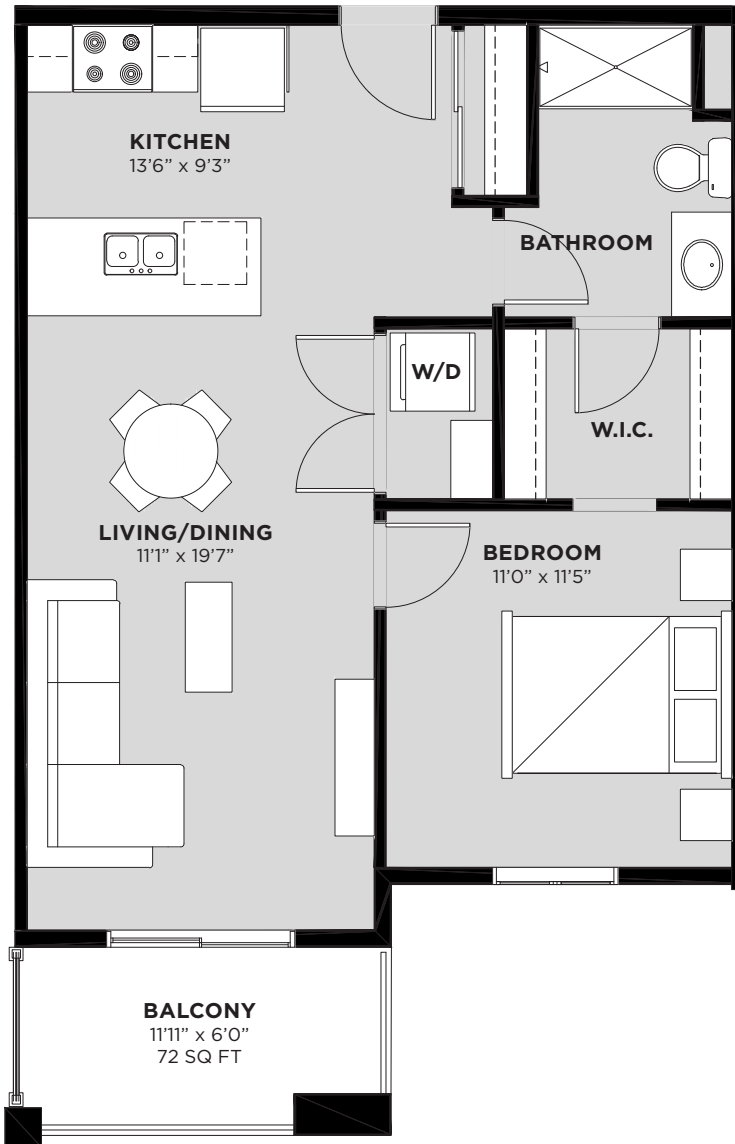

MARQUIS
AT EMERALD HILLS

Suite 213 Floor Plan A4

Living Area: 675 SQ FT

- 1 Bedroom
- 1 Bathroom
- Walk In Closet
- In-Suite Laundry
- Balcony

Floorplan also available in suites:

- 210
- 211
- 212
- 310
- 311
- 312
- 313
- 410
- 411
- 412
- 413
- 510
- 511
- 512
- 513
- 610
- 611
- 612
- 613

SECOND FLOOR