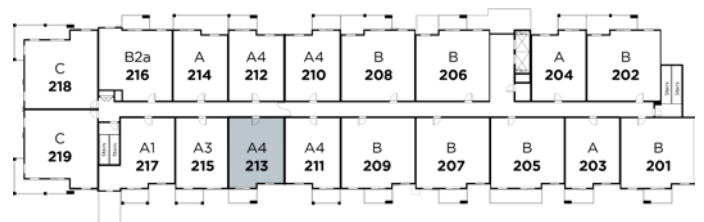

MARQUIS
AT EMERALD HILLS

Suite 213 Floor Plan A4

Living Area: 675 SQ FT

- 1 Bedroom
- 1 Bathroom
- Walk In Closet
- In-Suite Laundry
- Balcony

Floorplan also available in suites:

- 210
- 211
- 212
- 310
- 311
- 312
- 313
- 410
- 411
- 412
- 413
- 510
- 511
- 512
- 513
- 610
- 611
- 612
- 613

SECOND FLOOR