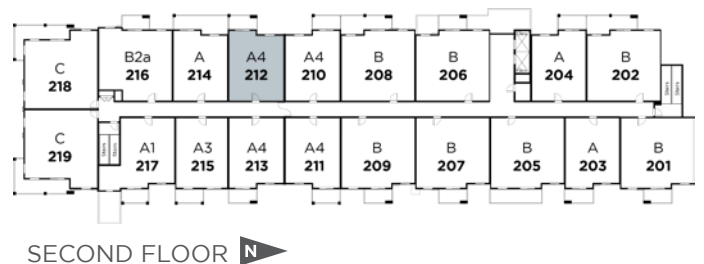

MARQUIS

AT EMERALD HILLS

Suite 212 Floor Plan A4

Living Area: 675 SQ FT

- 1 Bedroom
- 1 Bathroom
- Walk In Closet
- In-Suite Laundry
- Balcony

Floorplan also available in suites:

- 210
- 211
- 213
- 310
- 311
- 312
- 313
- 410
- 411
- 412
- 413
- 510
- 511
- 512
- 513
- 610
- 611
- 612
- 613

SECOND FLOOR