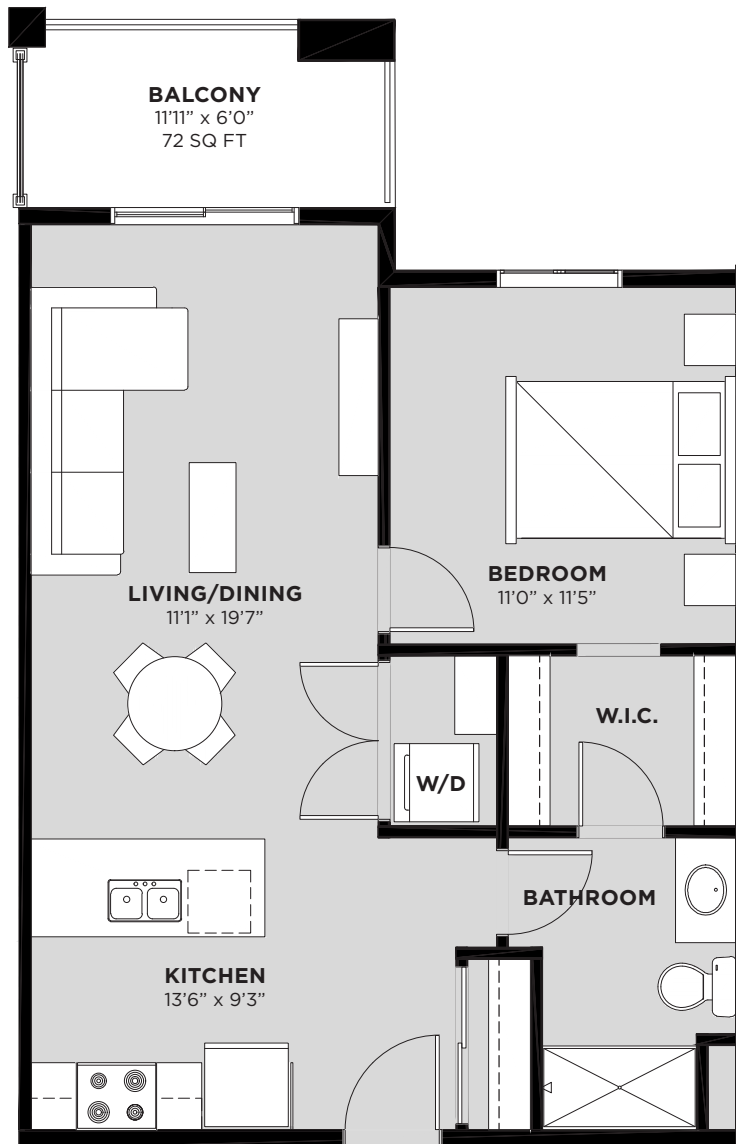

MARQUIS

AT EMERALD HILLS

Suite 212 Floor Plan A4

Living Area: 675 SQ FT

- 1 Bedroom
- 1 Bathroom
- Walk In Closet
- In-Suite Laundry
- Balcony

Floorplan also available in suites:

- 210
- 211
- 213
- 310
- 311
- 312
- 313
- 410
- 411
- 412
- 413
- 510
- 511
- 512
- 513
- 610
- 611
- 612
- 613

SECOND FLOOR