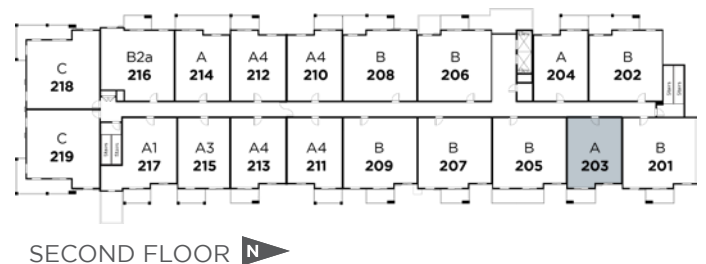

MARQUIS

AT EMERALD HILLS

Suite 203

Floor Plan A

Living Area: 668 SQ FT

- 1 Bedroom
- 1 Bathroom
- Walk In Closet
- In-Suite Laundry
- Balcony

Floorplan also available in suites:

- 103
- 104
- 109
- 110
- 111
- 112
- 114
- 115
- 204
- 214
- 303
- 304
- 314
- 403
- 404
- 414
- 503
- 504
- 514
- 603
- 604
- 614

SECOND FLOOR