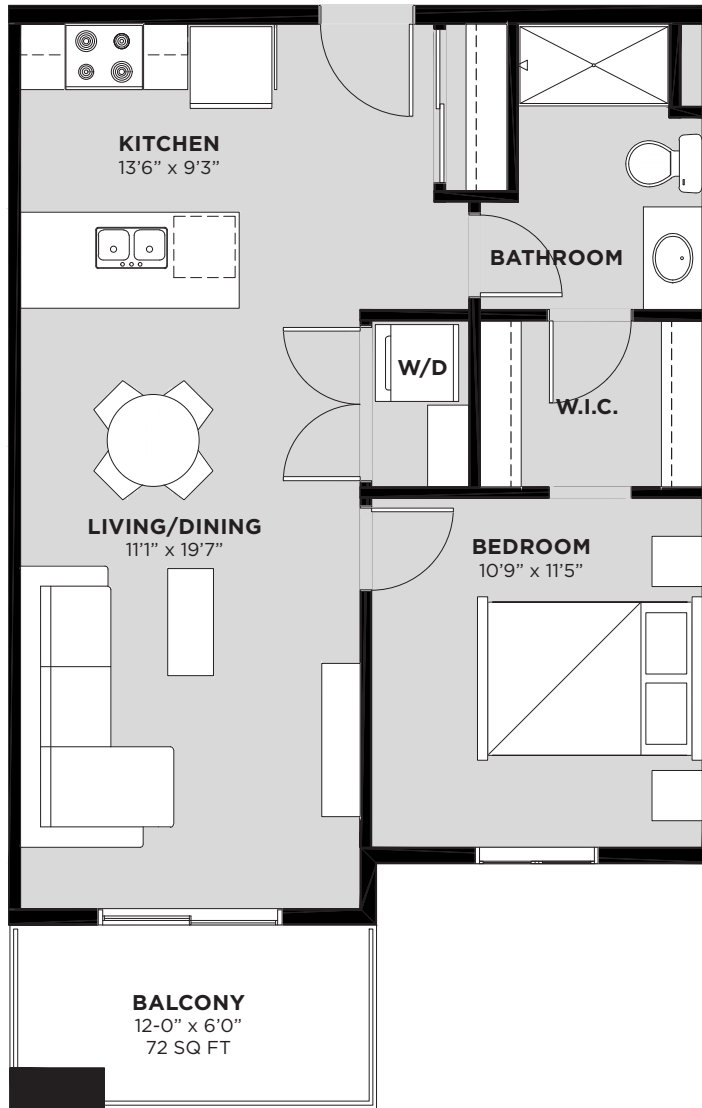

MARQUIS

AT EMERALD HILLS

Suite 203

Floor Plan A

Living Area: 668 SQ FT

- 1 Bedroom
- 1 Bathroom
- Walk In Closet
- In-Suite Laundry
- Balcony

Floorplan also available in suites:

- 103
- 104
- 109
- 110
- 111
- 112
- 114
- 115
- 204
- 214
- 303
- 304
- 314
- 403
- 404
- 414
- 503
- 504
- 514
- 603
- 604
- 614

SECOND FLOOR