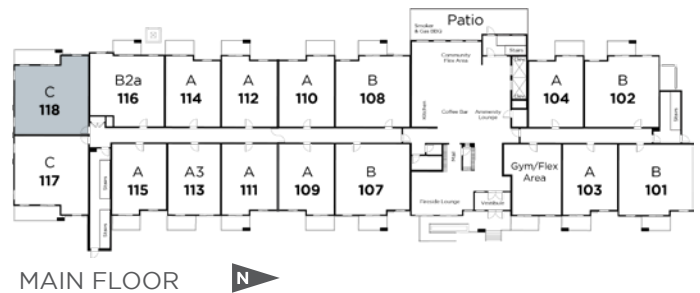

MARQUIS
AT EMERALD HILLS

Suite 118 Floor Plan C

Living Area: 947 SQ FT

- 2 Bedrooms
- 2 Bathrooms
- Walk In Closet
- In-Suite Laundry
- Patio

Floorplan also available in suites:

- 117
- 218
- 219
- 318
- 319
- 418
- 419
- 518
- 519
- 618
- 619

MAIN FLOOR