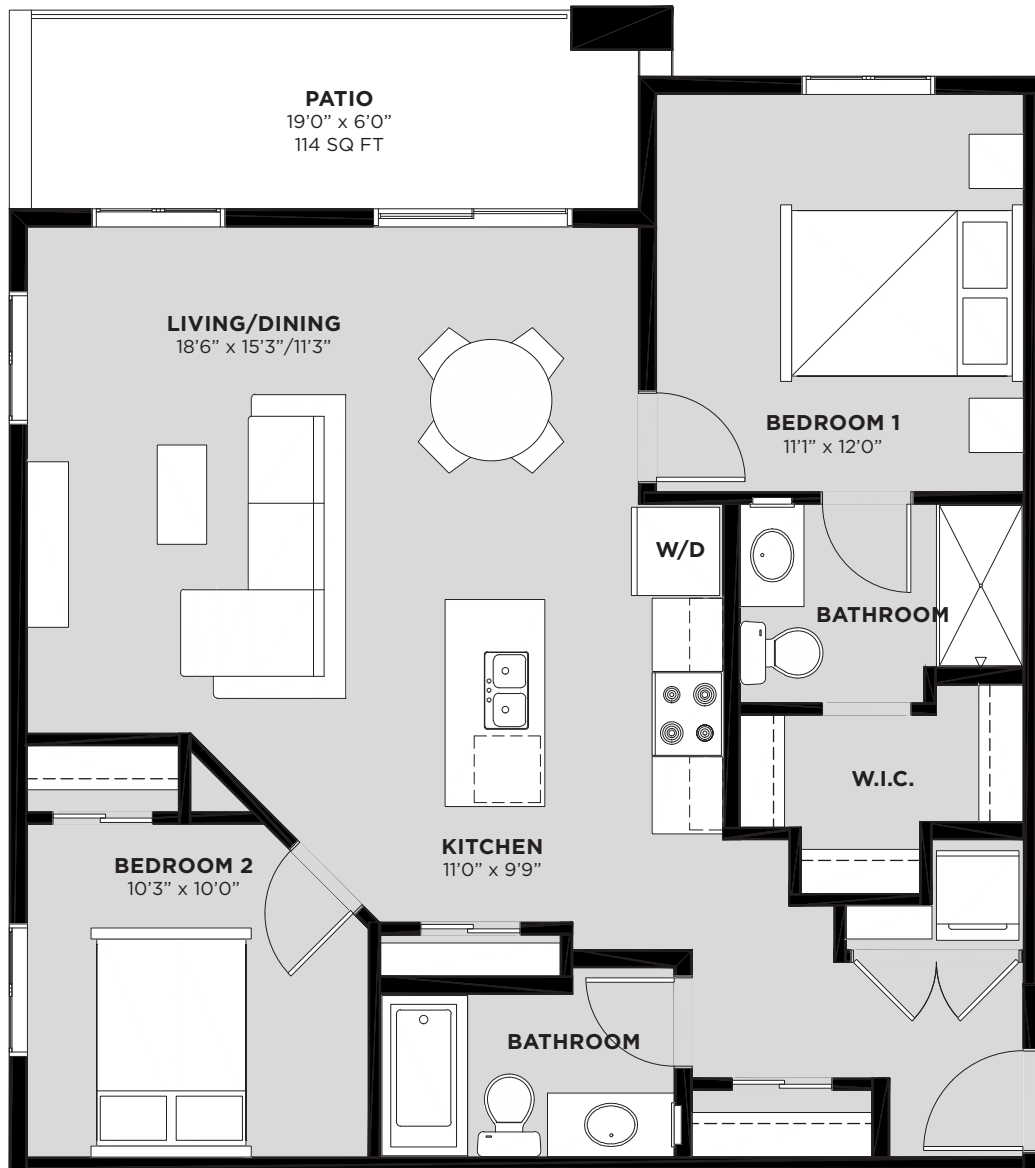

MARQUIS
AT EMERALD HILLS

Suite 118 Floor Plan C

Living Area: 947 SQ FT

- 2 Bedrooms
- 2 Bathrooms
- Walk In Closet
- In-Suite Laundry
- Patio

Floorplan also available in suites:

- 117
- 218
- 219
- 318
- 319
- 418
- 419
- 518
- 519
- 618
- 619

MAIN FLOOR