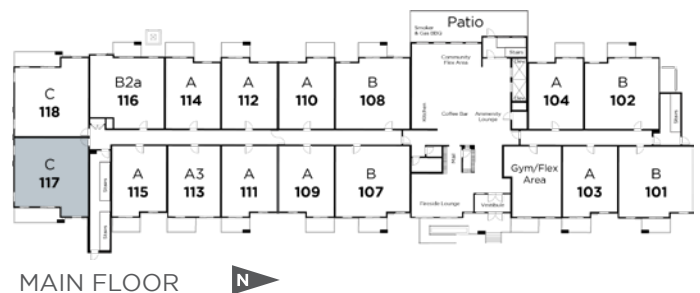

## Suite 117 Floor Plan C

Living Area: 947 SQ FT

- 2 Bedrooms
- 2 Bathrooms
- Walk In Closet
- In-Suite Laundry
- Patio

Floorplan also available in suites:

- 118
- 218
- 219
- 318
- 319
- 418
- 419
- 518
- 519
- 618
- 619

MAIN FLOOR