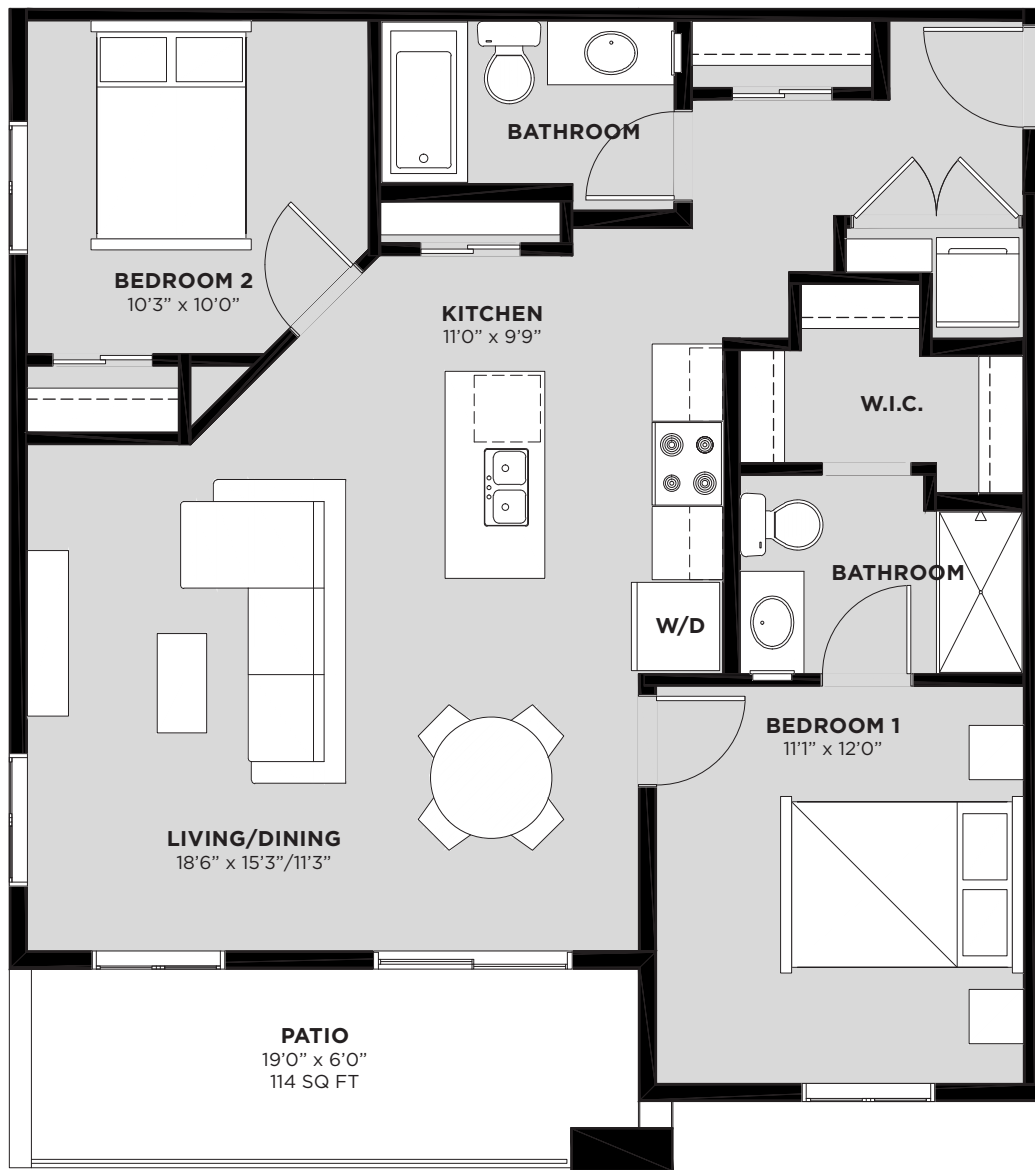

## Suite 117 Floor Plan C

Living Area: 947 SQ FT

- 2 Bedrooms
- 2 Bathrooms
- Walk In Closet
- In-Suite Laundry
- Patio

Floorplan also available in suites:

- 118
- 218
- 219
- 318
- 319
- 418
- 419
- 518
- 519
- 618
- 619

MAIN FLOOR