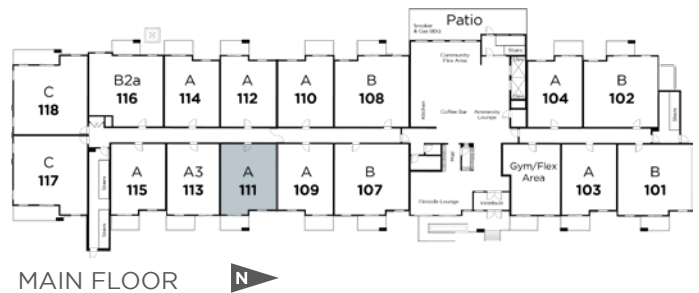

MARQUIS

AT EMERALD HILLS

Suite 111 Floor Plan A

Living Area: 668 SQ FT

- 1 Bedroom
- 1 Bathroom
- Walk In Closet
- In-Suite Laundry
- Patio

Floorplan also available in suites:

- 103
- 104
- 109
- 110
- 112
- 114
- 115
- 203
- 204
- 214
- 303
- 304
- 314
- 403
- 404
- 414
- 503
- 504
- 514
- 603
- 604
- 614

MAIN FLOOR