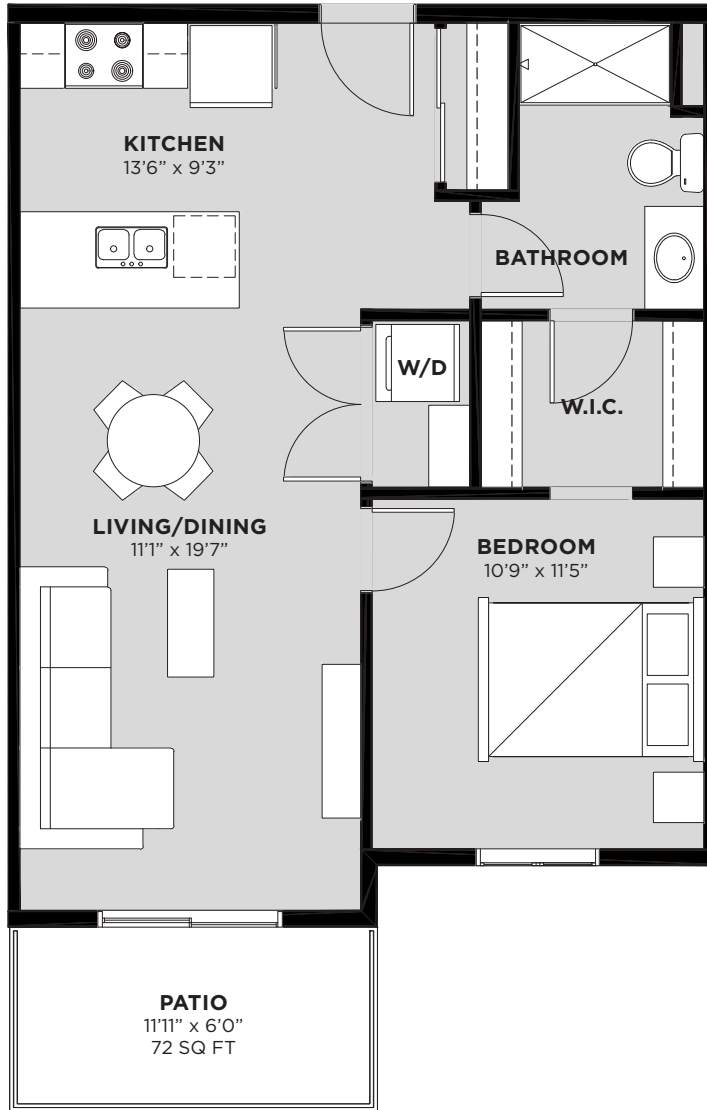

MARQUIS

AT EMERALD HILLS

Suite 111 Floor Plan A

Living Area: 668 SQ FT

- 1 Bedroom
- 1 Bathroom
- Walk In Closet
- In-Suite Laundry
- Patio

Floorplan also available in suites:

- 103
- 104
- 109
- 110
- 112
- 114
- 115
- 203
- 204
- 214
- 303
- 304
- 314
- 403
- 404
- 414
- 503
- 504
- 514
- 603
- 604
- 614

MAIN FLOOR