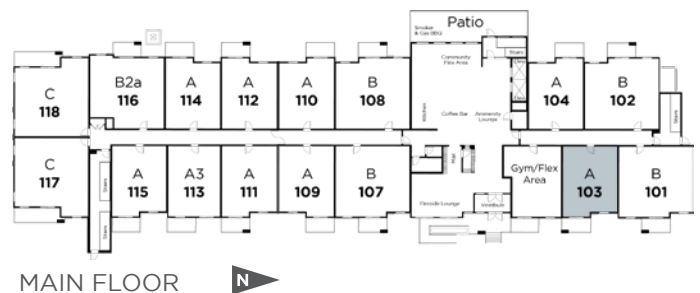

MARQUIS

AT EMERALD HILLS

Suite 103 Floor Plan A

Living Area: 668 SQ FT

- 1 Bedroom
- 1 Bathroom
- Walk In Closet
- In-Suite Laundry
- Patio

Floorplan also available in suites:

- 104
- 109
- 110
- 111
- 112
- 114
- 115
- 203
- 204
- 214
- 303
- 304
- 314
- 403
- 404
- 414
- 503
- 504
- 514
- 603
- 604
- 614

MAIN FLOOR