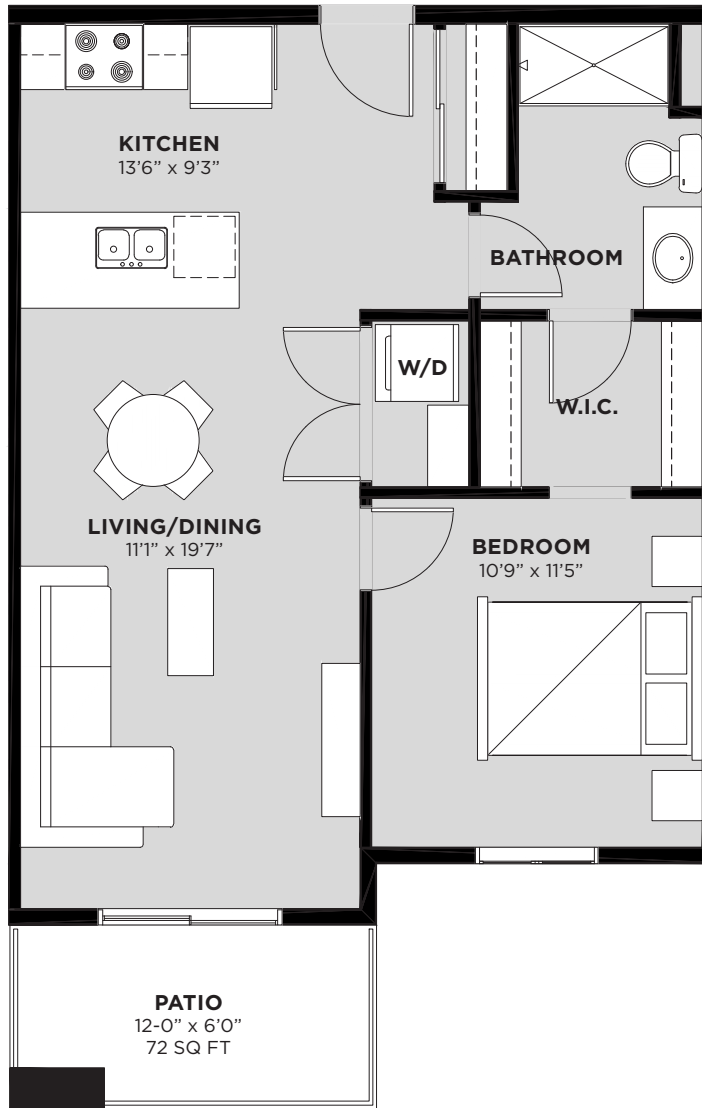

MARQUIS

AT EMERALD HILLS

Suite 103 Floor Plan A

Living Area: 668 SQ FT

- 1 Bedroom
- 1 Bathroom
- Walk In Closet
- In-Suite Laundry
- Patio

Floorplan also available in suites:

- 104
- 109
- 110
- 111
- 112
- 114
- 115
- 203
- 204
- 214
- 303
- 304
- 314
- 403
- 404
- 414
- 503
- 504
- 514
- 603
- 604
- 614

MAIN FLOOR